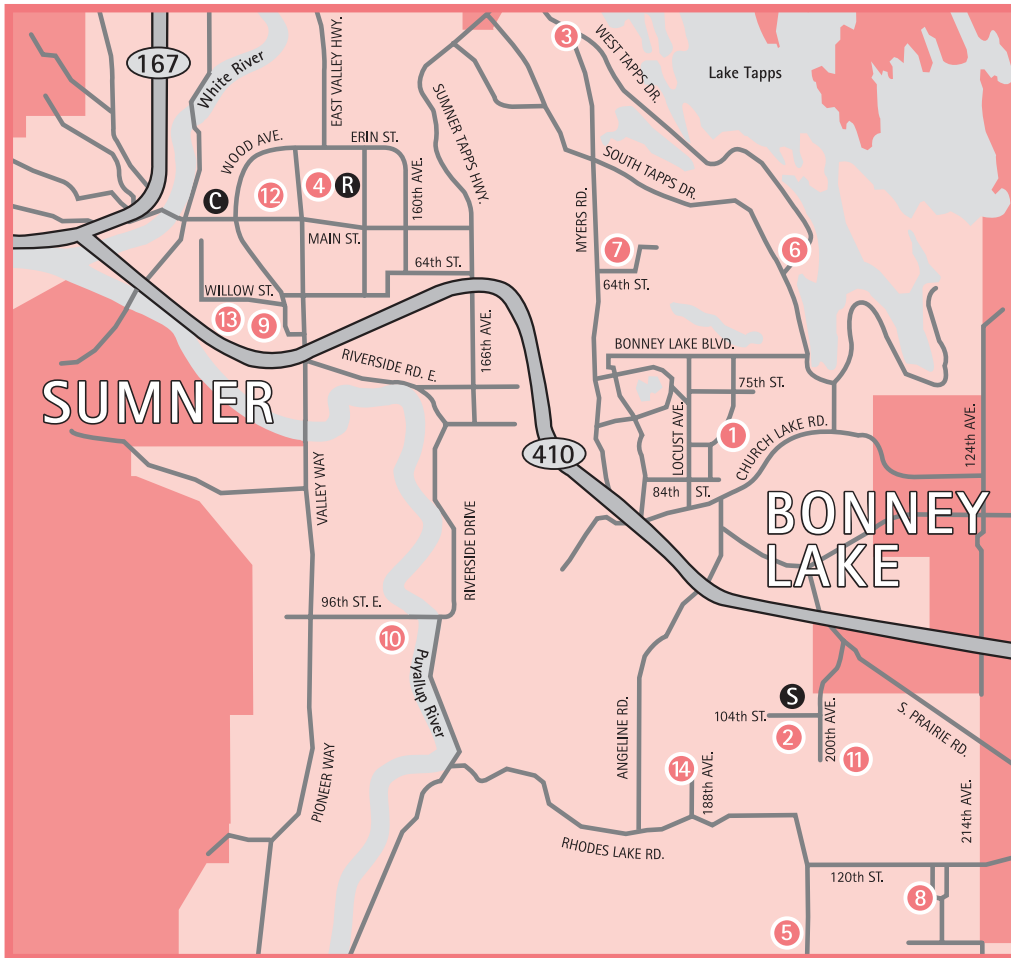

our Schools

1 Bonney Lake Elementary

18715 80th Street East
Bonney Lake, WA 98391
253.891.4450

2 Bonney Lake High School

10920 199th Avenue Ct East
Bonney Lake, WA 98391
253.891.5700

3 Crestwood Elementary

3914 West Tapps Drive East
Bonney Lake, WA 98391
253.891.4550

4 Daffodil Valley Elementary

1509 Valley Avenue
Sumner, WA 98390
253.891.4600

5 Donald Eismann

Elementary
13802 Canyon View Blvd East
Bonney Lake, WA 98391
253.891.4500

6 Emerald Hills Elementary

19515 South Tapps Drive East
Bonney Lake, WA 98391
253.891.4750

7 Lakeridge Middle School

5909 Myers Road East
Bonney Lake, WA 98391
253.891.5100

8 Liberty Ridge Elementary

12202 209th Avenue Court East
Bonney Lake, WA 98391
253.891.4800

9 Maple Lawn Elementary

(closed for remodel)
230 Wood Avenue
Sumner, WA 98390
253.891.4400

10 Maple Lawn

at McAlder Elementary
15502 96th Street East
Puyallup, WA 98372
253.891.4400

11 Mountain View Middle School

10921 199th Avenue Court East
Bonney Lake, WA 98391
253.891.5200

12 Sumner High School

1707 Main Street
Sumner, WA 98390
253.891.5500

13 Sumner Middle School

1508 Willow Street
Sumner, WA 98390
253.891.5000

14 Victor Falls Elementary

11401 188th Avenue Court East
Bonney Lake, WA 98391
253.891.4700

District Offices

C

Central Office
1202 Wood Avenue
Sumner WA 98390
253.891.6000

R

**Recreation
Department**
15206 Daffodil St Ct E
Sumner WA 98390
253.891.6500

S

Support Services
19701 104th Street East
Bonney Lake WA 98391

**Child Nutrition
Services**
253.891.6450

**Maintenance &
Operations**
253.891.6300

Transportation
253.891.6400

THIS CALENDAR IS PRODUCED
BY THE COMMUNITY RELATIONS
OFFICE OF THE SUMNER SCHOOL
DISTRICT.

DESIGN BY PARTNERS IN DESIGN.